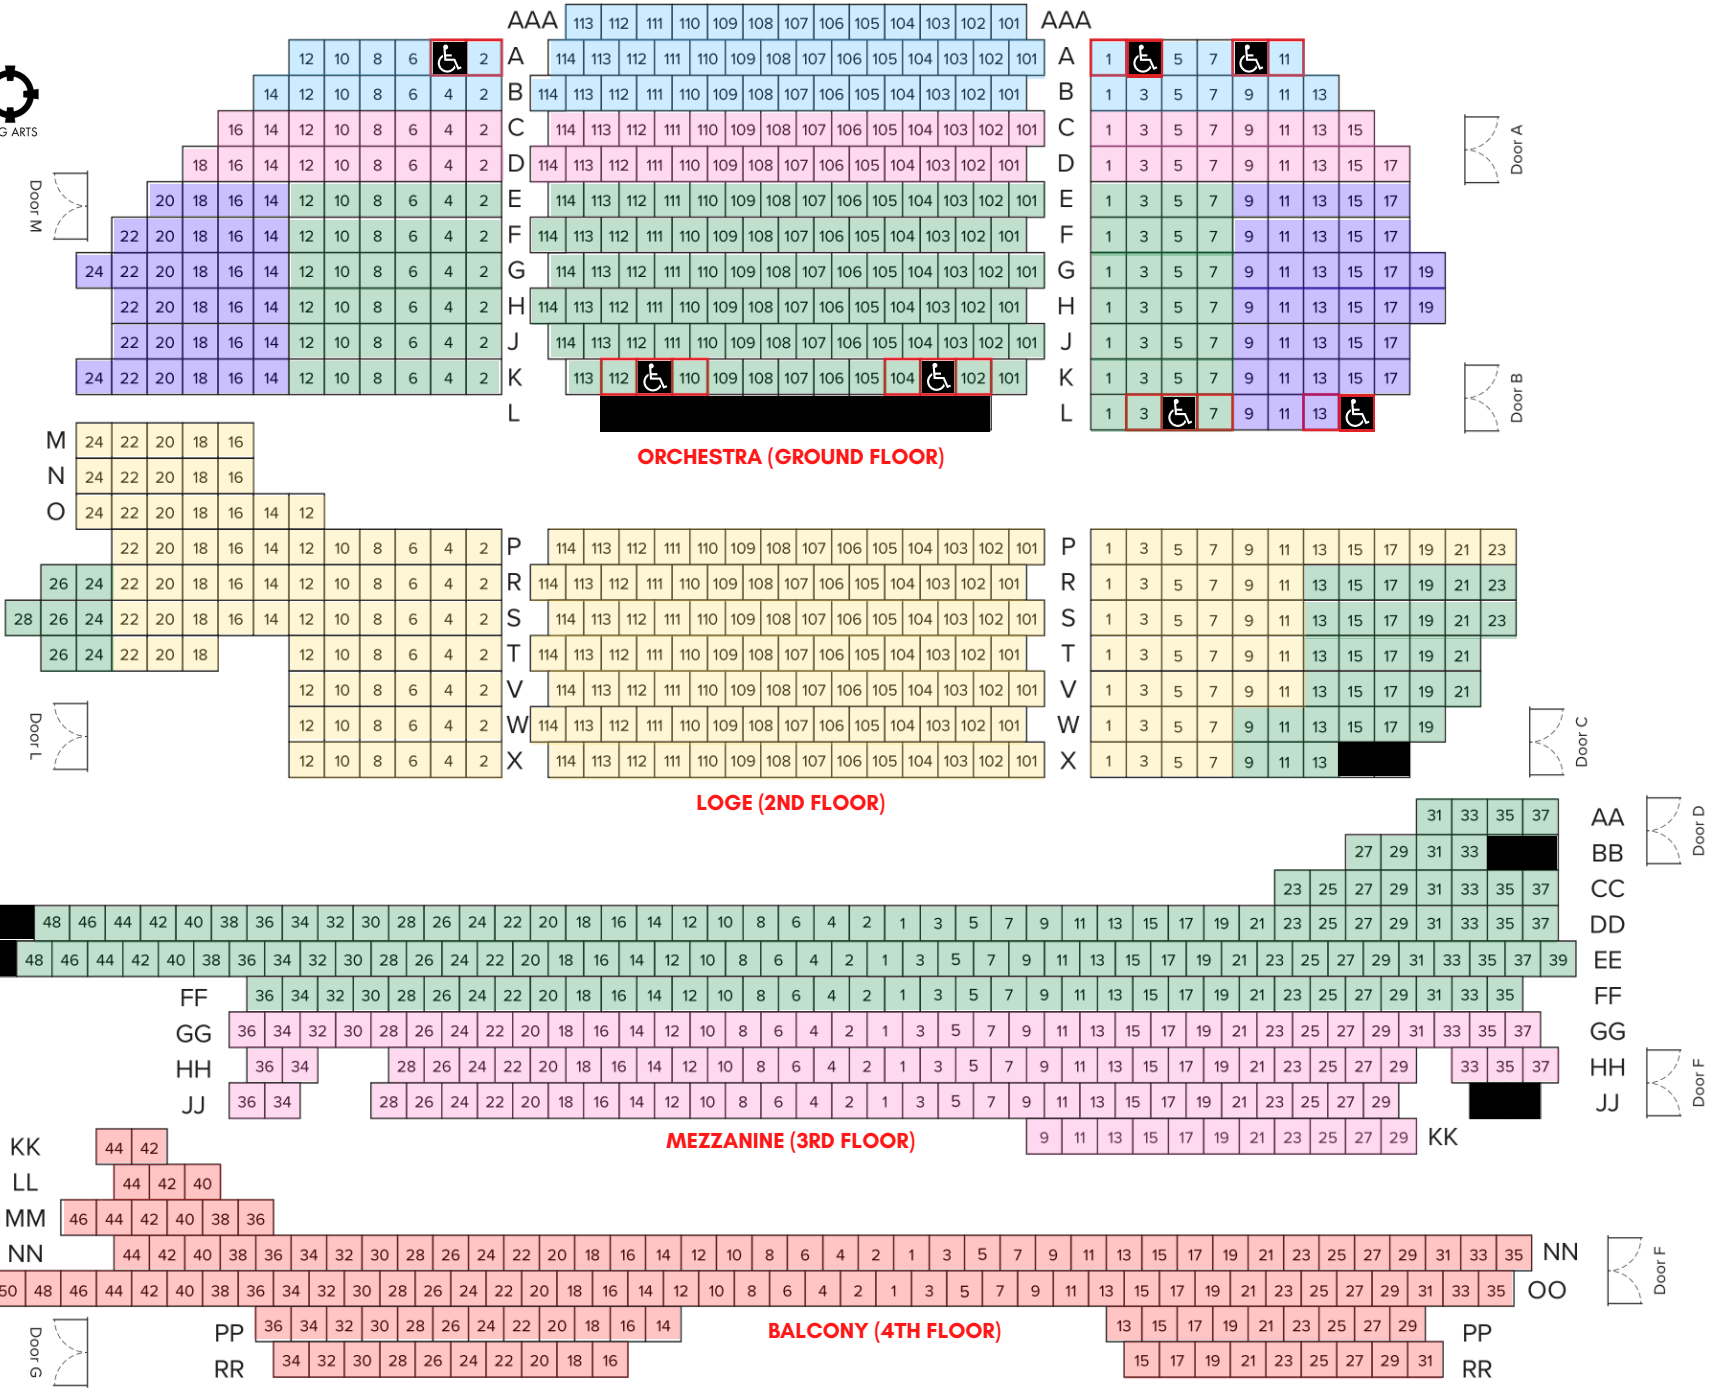

2022-2023 SEASON

SEASON TICKET PRICE ZONES*

- A - \$187.50
- B - \$160.50
- C - \$133.50
- D - \$106.50
- E - \$79.50
- F - \$52.50

*Not all zones are available on each level of the house

STAGE

HOUSE LEFT

HOUSE CENTER

HOUSE RIGHT

ORCHESTRA (GROUND FLOOR)

LOGE (2ND FLOOR)

MEZZANINE (3RD FLOOR)

BALCONY (4TH FLOOR)